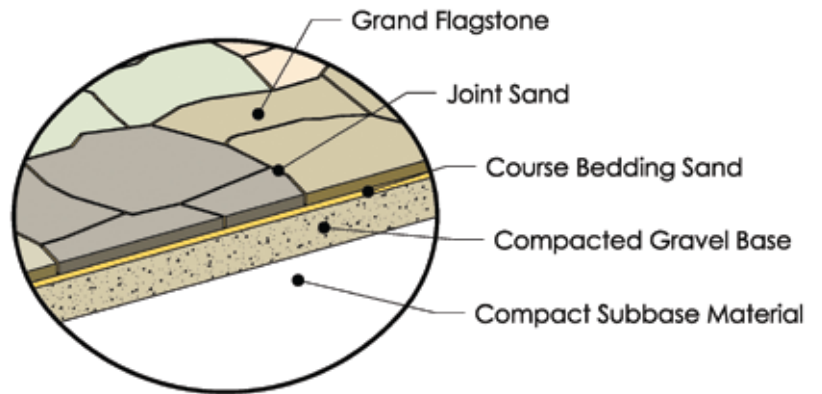

The
GRAND FLAGSTONE
Collection

ROSETTA™ THE LOOK AND FEEL OF NATURE

FEATURES

- Beautiful natural stone texture.
- 15 unique shapes replicate large, irregular flagstone.
- Fast installation with easy-to-install pattern.
- Uniform thickness (1.75") = comfortable end result.
- High strength concrete = long term durability.
- Multiple natural color blends available.

GRAND FLAGSTONE PACKAGING

Note: Outside dimensions of each layer are identical to all other layers, allowing any layer to be used anywhere in the pattern.

- 1 pallet = 90 s.f. (assumes 3/8" joint)
- 8 layers per pallet
- 2,160 lbs. per pallet
- Each pallet contains 2ea of the following layers:

TYPICAL PATTERN: Each layer is comprised of multiple individual pieces.

PATIO LAYOUT

WALKWAY LAYOUT