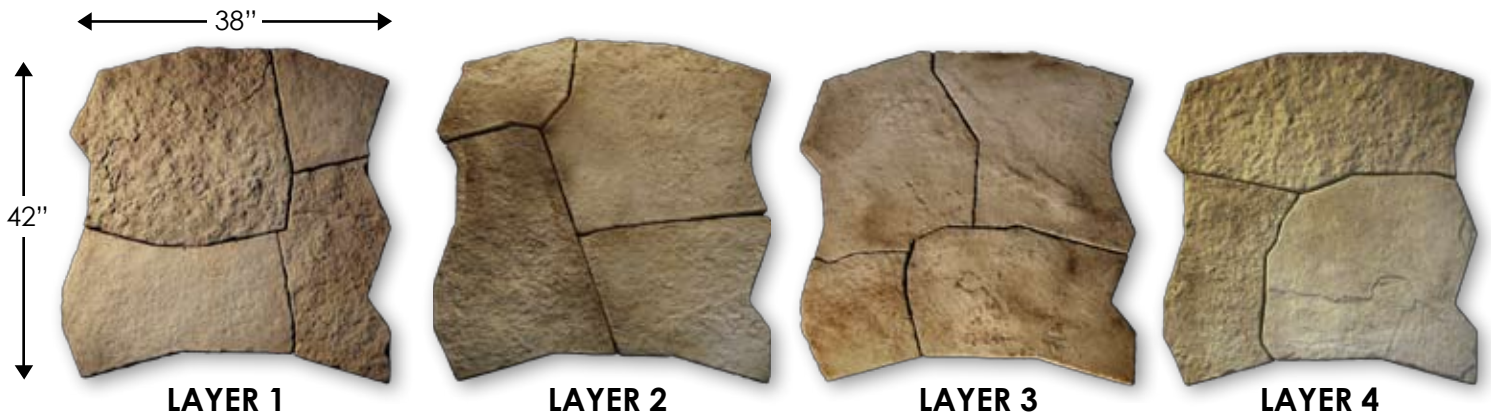

The
GRAND FLAGSTONE
Collection

ROSETTA™ THE LOOK AND FEEL OF NATURE

FEATURES

- Beautiful natural stone texture.
- 15 unique shapes replicate large, irregular flagstone.
- Fast installation with easy-to-install pattern.
- Uniform thickness (1.75") = comfortable end result.
- High strength concrete = long term durability.
- Multiple natural color blends available.

GRAND FLAGSTONE PACKAGING

Note: Outside dimensions of each layer are identical to all other layers, allowing any layer to be used anywhere in the pattern.

- 1 pallet = 90 s.f. (assumes 3/8" joint)
- 8 layers per pallet
- 2,160 lbs. per pallet
- Each pallet contains 2ea of the following layers:

TYPICAL PATTERN: Each layer is comprised of multiple individual pieces.

PATIO LAYOUT

WALKWAY LAYOUT