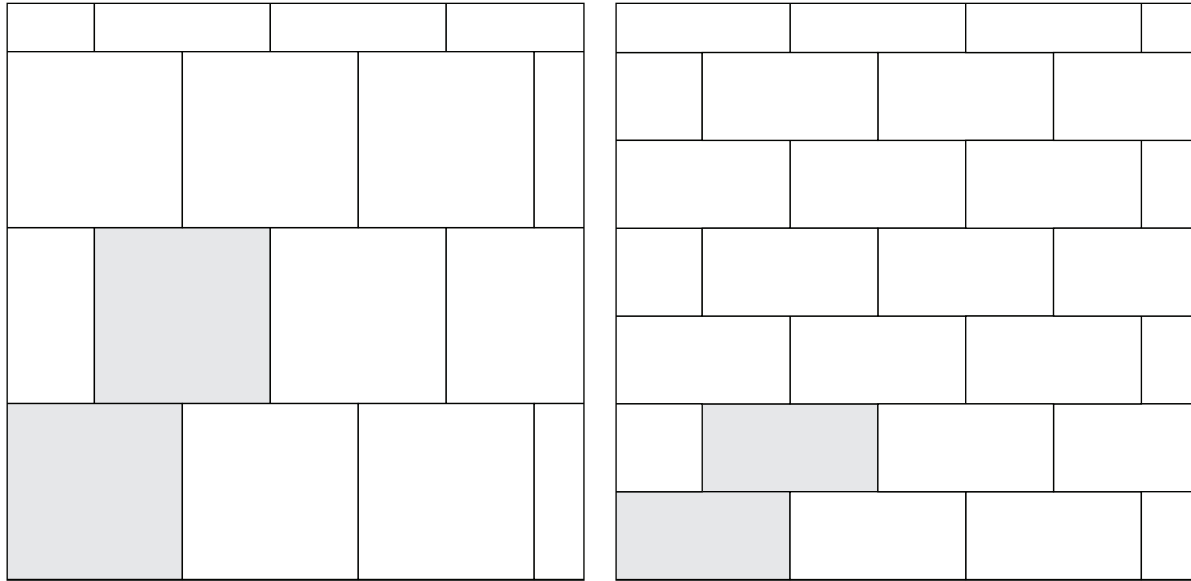

Simple European Style

The Holland paver is the definition of uncomplicated style. Right angles and straight lines add structure to any installation while providing a level of sophistication to residential and commercial settings. It is also available as a permeable paver as part of our Holland Eco line.

Sizes (L x W x H)

210 x 105 x 60 mm
8.27 x 4.13 x 2.36 in

210 x 105 x 80 mm
8.27 x 4.13 x 3.15 in

210 x 210 x 60 mm
8.27 x 8.27 x 2.36 in

Colours

Natural

Charcoal

Desert Buff

Autumn Brown

Antique Brown

Sierra Grey

Patterns

Holland pavers can be installed in a running bond or herringbone pattern with border options that can be combined with other pavers. This paver system gives you limitless artistic design, flexible durability and is tastefully designed for discriminating developers or builders who want their projects to reflect a high quality standard.