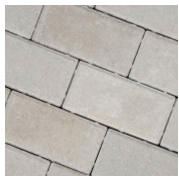

Simple European Style

The Holland paver is the definition of uncomplicated style. Right angles and straight lines add structure to any installation while providing a level of sophistication to residential and commercial settings. It is also available as a permeable paver as part of our Holland Eco line.

Sizes (L x W x H)

210 x 105 x 60 mm
8.27 x 4.13 x 2.36 in

210 x 105 x 80 mm
8.27 x 4.13 x 3.15 in

210 x 210 x 60 mm
8.27 x 8.27 x 2.36 in

Colours

Natural

Charcoal

Desert Buff

Autumn Brown

Antique Brown

Sierra Grey

Patterns

Holland pavers can be installed in a running bond or herringbone pattern with border options that can be combined with other pavers. This paver system gives you limitless artistic design, flexible durability and is tastefully designed for discriminating developers or builders who want their projects to reflect a high quality standard.