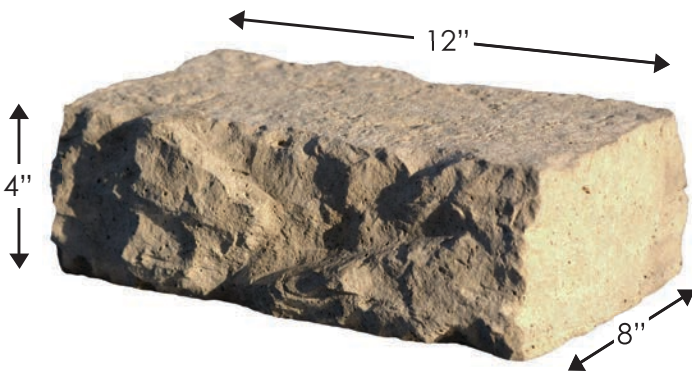

The
DIMENSIONAL WALL
Collection

ROSETTA®

THE LOOK AND FEEL OF NATURE

FEATURES

- Hand-hewn stone texture.
- Consistant dimensions.
- Perfect for retaining walls, freestanding walls, edging, columns and more.
- Natural stone texture on five sides.

DIMENSIONAL STRAIGHT BLOCK

DIMENSIONAL WEDGE BLOCK

*Dimensions are nominal

DIMENSIONAL STRAIGHT PALLET

- 75 pieces / pallet
- 25 sq.ft. / pallet
- 2100 lbs. / pallet

DIMENSIONAL WEDGE PALLET

- 75 pieces / pallet
- 25 sq.ft. / pallet
- 1800 lbs. / pallet