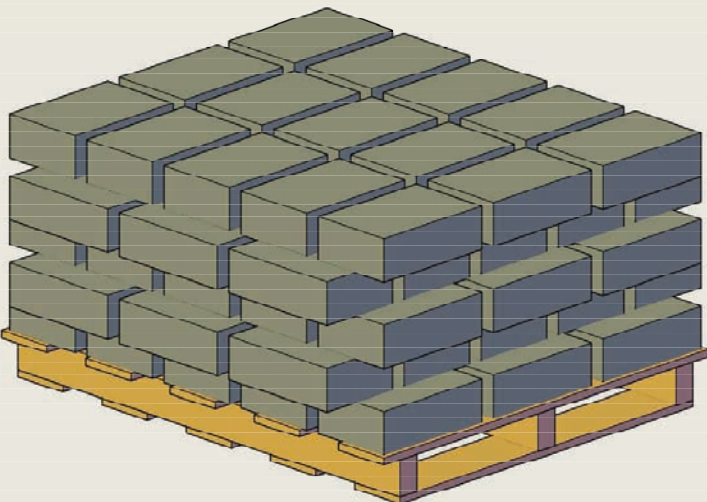

The
DIMENSIONAL WALL
Collection

ROSETTA®

THE LOOK AND FEEL OF NATURE

FEATURES

- Hand-hewn stone texture.
- Consistant dimensions.
- Perfect for retaining walls, freestanding walls, edging, columns and more.
- Natural stone texture on five sides.

DIMENSIONAL STRAIGHT BLOCK

DIMENSIONAL WEDGE BLOCK

*Dimensions are nominal

DIMENSIONAL STRAIGHT PALLET

- 75 pieces / pallet
- 25 sq.ft. / pallet
- 2100 lbs. / pallet

DIMENSIONAL WEDGE PALLET

- 75 pieces / pallet
- 25 sq.ft. / pallet
- 1800 lbs. / pallet