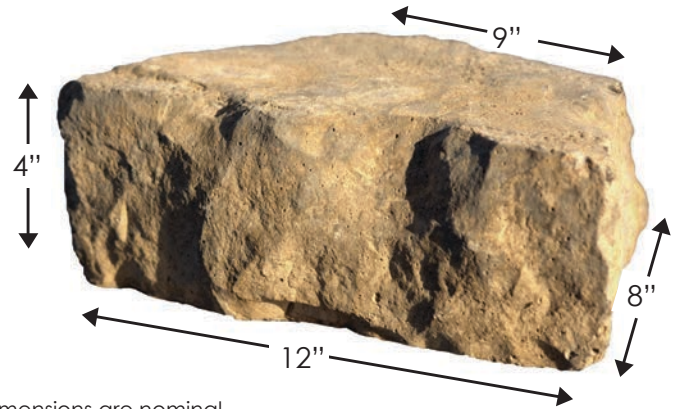

The
DIMENSIONAL WALL
Collection

ROSETTA®

THE LOOK AND FEEL OF NATURE

FEATURES

- Hand-hewn stone texture.
- Consistant dimensions.
- Perfect for retaining walls, freestanding walls, edging, columns and more.
- Natural stone texture on five sides.

DIMENSIONAL STRAIGHT BLOCK

DIMENSIONAL WEDGE BLOCK

*Dimensions are nominal

DIMENSIONAL STRAIGHT PALLET

- 75 pieces / pallet
- 25 sq.ft. / pallet
- 2100 lbs. / pallet

DIMENSIONAL WEDGE PALLET

- 75 pieces / pallet
- 25 sq.ft. / pallet
- 1800 lbs. / pallet