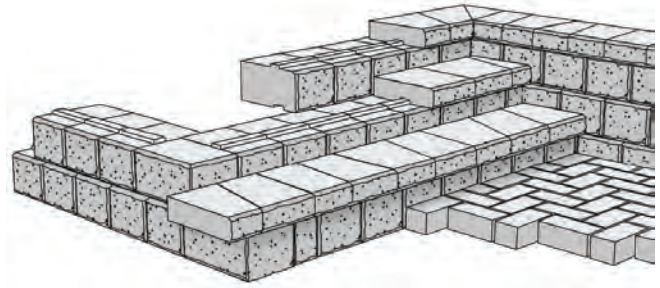

Pisa2® Wall

Clean, Classic Look

Define your backyard with the distinct edge of our Pisa2 walls. It has a split face look that creates a clean, classic appearance and a tapered design that allows versatility for straight or curved walls. It allows for gravity walls up to 4 feet in height and engineered walls upwards of 30 feet high.

A tapered profile and split-key tongue and groove design ensure quick and easy installation for both straight and curved walls.

SIZES (H X W X D)

Standard
152 x 203 x 305 mm
6 x 8 x 12 in

12" Corner
152 x 305 x 229 mm
6 x 12 x 9 in

12" Splitface Coping
102 x 203 x 305 mm
4 x 8 x 12 in

COLOURS

Charcoal

Sierra Grey

Garden Walls

Grand Walls

CONSTRUCTION DETAILS

For outside corners, use corner units, available in both rights and lefts. These are designed with a split face on two adjacent sides. Do not cut corner units. Instead cut standard units to fit corner unit. Install corners on top of each other reversing rights to left on preceding courses. Chisel 4" of the tongue off adjacent unit to allow next corner unit to rest flat.

Use Standard units for risers. Use Coping units for step treads.

BUNDLE CONFIGURATIONS

DESCRIPTION	UNIT					PALLET ROW				PALLET			
	SIZE (D X H X W)		FACE AREA		WEIGHT	NO. OF UNITS	FACE AREA		NO. OF UNITS	NO. OF ROWS	FACE AREA		WEIGHT
	MM	IN	M ²	SQ FT	LB		M ²	SQ FT			M ²	SQ FT	LB
Standard	152 x 203 x 305	6 x 8 x 12	0.03	0.33	40	15	0.46	4.95	60	4	1.84	19.80	2400
12" Corner	152 x 305 x 229	6 x 12 x 9	-	-	54	16	-	-	64	4	-	-	3456
12" Splitface Coping	102 x 203 x 305	4 x 8 x 12	-	-	30	24	-	-	72	3	-	-	2160