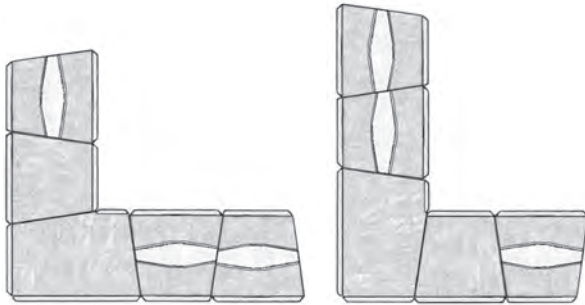

Stackstone is designed with the do-it-yourself landscaper in mind. A tapered profile and tongue and groove design ensure quick and easy installation for both straight and curved walls.

This wall system produces a zero set back wall with textured, natural-looking surfaces at the front and back. Zero set back means that if no cutting is required on the first layer, no cutting will be necessary on subsequent layers.

SIZES (H X W X D)

Standard
102 x 203/152 x 203 mm
4 x 8/6 x 8 in

Coping
102 x 203/152 x 203 mm
4 x 8/6 x 8 in

Advanced Corner
102 x 280/203 x 203 mm
4 x 11/8 x 8 in

COLOURS

Antique Brown

Charcoal

Desert Buff

Sierra Grey

Garden Walls

Grand Walls

CONSTRUCTION DETAILS

To construct a solid wall, the larger faces of adjacent units should be aligned on opposite sides of the wall. This creates a straight wall with a continuous stone face on both sides.

The minimum radius for a curve using Stackstone® is 29" outside and 21" inside. For inside curves, either the larger or smaller face can be used for the face of the wall. For outside curves, only the larger face can be used for the face of the wall (23 pieces will make a 42" inside diameter circle).