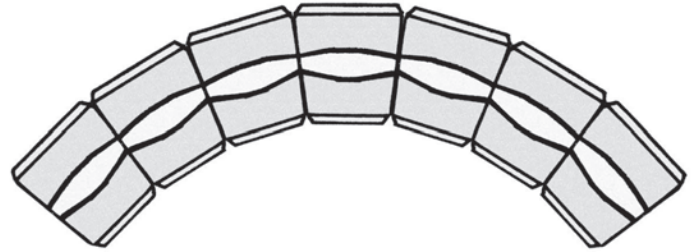

SIZES (H X W X D)

Standard
102 x 203/152 x 203 mm
4 x 8/6 x 8 in

Coping
102 x 203/152 x 203 mm
4 x 8/6 x 8 in

Advanced Corner
102 x 280/203 x 203 mm
4 x 11/8 x 8 in

COLOURS

Antique Brown

Charcoal

Desert Buff

Sierra Grey

Garden Walls

Grand Walls

CONSTRUCTION DETAILS

To construct a solid wall, the larger faces of adjacent units should be aligned on opposite sides of the wall. This creates a straight wall with a continuous stone face on both sides.

The minimum radius for a curve using Stackstone® is 29" outside and 21" inside. For inside curves, either the larger or smaller face can be used for the face of the wall. For outside curves, only the larger face can be used for the face of the wall (23 pieces will make a 42" inside diameter circle).

Corners are made using Advanced Corner units. Arrange these units as shown, making sure to alternate patterns of standard and coping units with odd and even courses.

BUNDLE CONFIGURATIONS

DESCRIPTION	UNIT					PALLET ROW			PALLET				
	SIZE (D X H X W)		FACE AREA		WEIGHT	NO. OF UNITS	FACE AREA		NO. OF UNITS	NO. OF ROWS	FACE AREA		WEIGHT
	MM	IN	M ²	SQ FT	LB		M ²	SQ FT			M ²	SQ FT	LB
Standard	102 x 203/152 x 203	4 x 8/6 x 8	.02	.20	18	24	.45	4.8	120	5	2.23	24	2160
Coping	102 x 203/152 x 203	4 x 8/6 x 8	.02	.20	18	24	.45	4.8	120	4	2.23	24	2160
Advanced Corner	102 x 280/203 x 203	4 x 11/8 x 8	-	-	27	12	-	-	48	4	-	-	1296