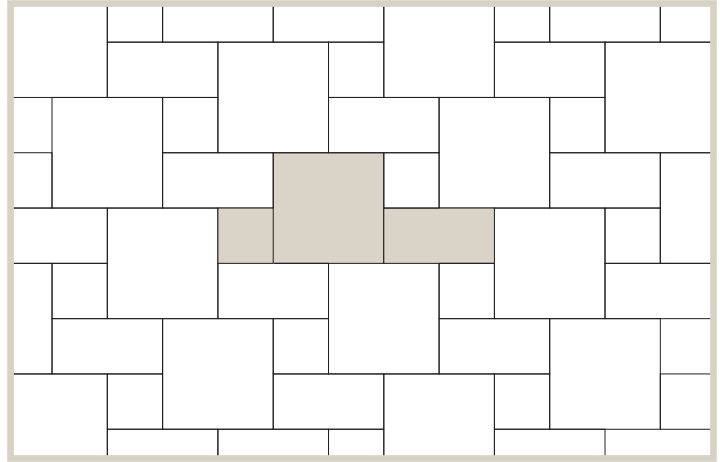

### SIZES (L X W X H)

292.1 x 292.1 x 60 mm  
11.5 x 11.5 x 2.36 in

292.1 x 146.1 x 60 mm  
11.5 x 5.75 x 2.36 in

146.1 x 146.1 x 60 mm  
5.75 x 5.75 x 2.36 in

### COLOURS

Antique Brown

Charcoal

Old Town

Sierra Grey

Patios

Pools

Paths

## PATTERNS

Pattern 1

Pattern 2