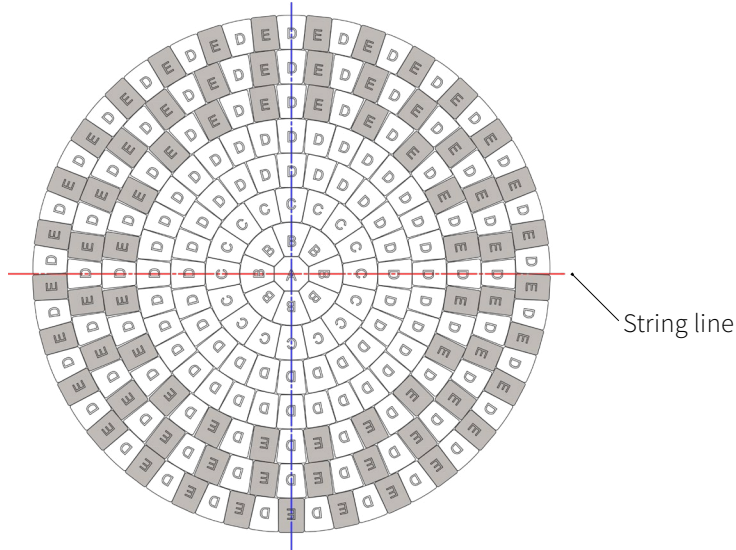

SIZES (L X W X H)

210 x 210 x 60 mm
8.25 x 8.25 x 2.36 in

210 x 157 x 60 mm
8.25 x 6.19 x 2.36 in

210 x 178 x 60 mm
8.25 x 7 x 2.36 in

210 x 197 x 60 mm
8.25 x 7.75 x 2.36 in

210 x 229 x 60 mm
8.25 x 9 x 2.36 in

Graphite

Natural

PATTERNS

One circle bundle covers 83.86 sq ft, 10 1/2 ft in diameter.

Note:

Space between rows is 2mm.

Space between pavers vary from 2mm-5mm

Course No.	<div style="display: flex; justify-content: space-around; align-items: center;"> <div style="text-align: center;">A 8 1/2" x 8 1/2"</div> <div style="text-align: center;">B 8 1/2" x 9"</div> <div style="text-align: center;">C 8 1/2" x 7 1/4"</div> <div style="text-align: center;">D 8 1/2" x 7"</div> <div style="text-align: center;">E 8 1/2" x 6 1/2"</div> </div>				
	8 1/2" x 8 1/2"	8 1/2" x 9"	8 1/2" x 7 1/4"	8 1/2" x 7"	8 1/2" x 6 1/2"
Center	1	0	0	0	0
1	0	8	0	0	0
2	0	0	16	0	0
3	0	0	0	24	0
4	0	0	0	32	0
5	0	0	0	20	20
6	0	0	0	24	24
7	0	0	0	29	29
Total	9	9	18	128	73
Extra	8	1	2	7	8