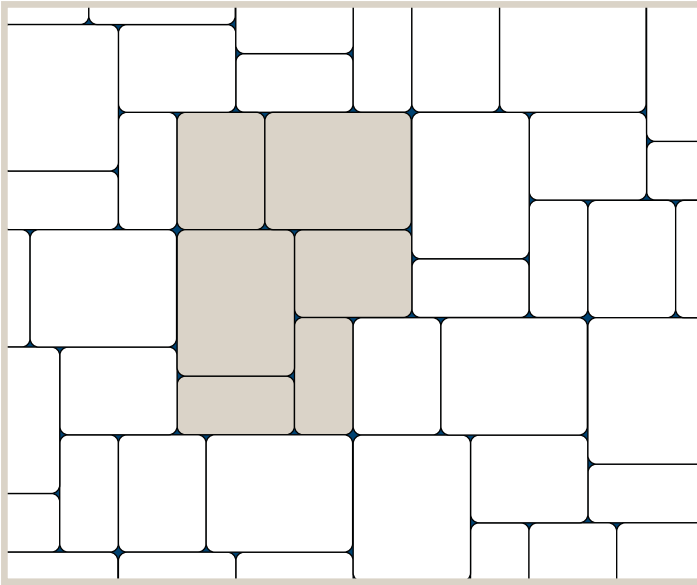

barkman™

Roman Paver

Timeless and Versatile

Roman is one of Barkman's most popular and multifaceted pavers. Roman's thickness, as well as its wide range of sizes and colors, make it suitable for nearly any project including backyard patios, driveways, and walkways. Unlike many other pavers, Roman is tumbled, giving it a well-worn, weathered appearance that will never go out of style.

210 x 157.5 x 60 mm
8.27 x 6.20 x 2.36 in

210 x 105 x 60 mm
8.27 x 4.13 x 2.36 in

COLOURS

Antique Brown

Charcoal

Desert Buff

Sierra Grey

BC & ALBERTA EXCLUSIVES

Graphite

Natural

PATTERNS

Pattern 1

Pattern 2

INSTALLATION NOTES

Barkman recommends the use of polymeric sand for commercial applications. A plate compactor should be used over the entire surface following installation. Roman pavers are rectangular and come in four sizes on separate pallets. They can be installed using one size only in a running bond or herringbone pattern, or they

can be installed by mixing the sizes to create a random pattern. When installing this product, make sure to include a 2-5mm gap between each unit. This will provide enough room for the jointing sand and make installation easier. For more in depth installation guides for specific products, visit BarkmanConcrete.com.