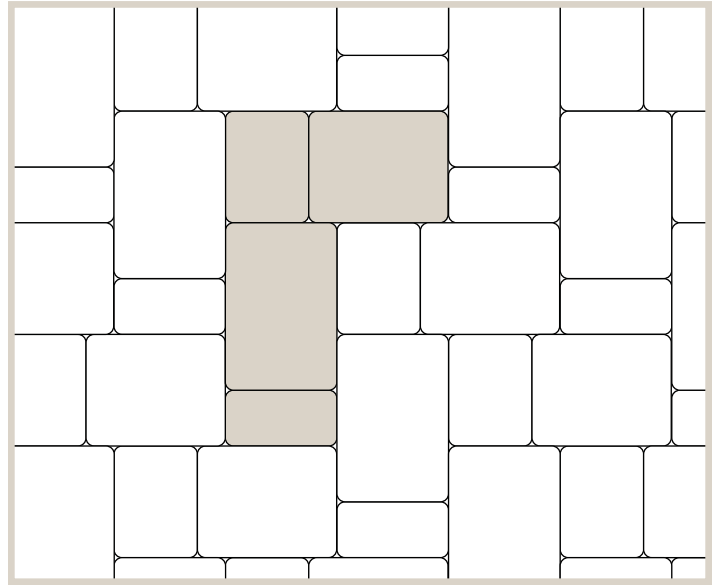

210 x 157.5 x 60 mm
8.27 x 6.20 x 2.36 in

210 x 105 x 60 mm
8.27 x 4.13 x 2.36 in

COLOURS

Antique Brown

Charcoal

Desert Buff

Sierra Grey

BC & ALBERTA EXCLUSIVES

Graphite

Natural

PATTERNS

Pattern 1

Pattern 2

INSTALLATION NOTES

Barkman recommends the use of polymeric sand for commercial applications. A plate compactor should be used over the entire surface following installation. Roman pavers are rectangular and come in four sizes on separate pallets. They can be installed using one size only in a running bond or herringbone pattern, or they

can be installed by mixing the sizes to create a random pattern. When installing this product, make sure to include a 2-5mm gap between each unit. This will provide enough room for the jointing sand and make installation easier. For more in depth installation guides for specific products, visit BarkmanConcrete.com.