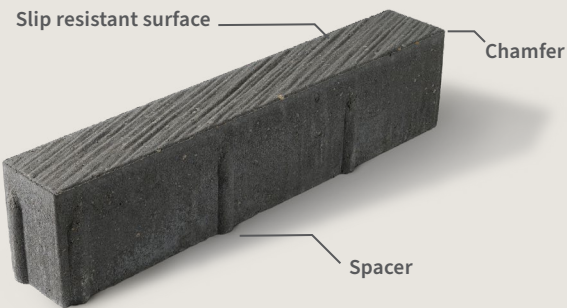

# Broadway Contour 100mm

Broadway Contour 100mm features a striated texture that's slip-resistant and adds a striking accent to any given space. It blends well with the Broadway product line and allows for a versatile array of patterns for residential or commercial applications.

## COLOURS

Ash

Natural

Charcoal

Sterling