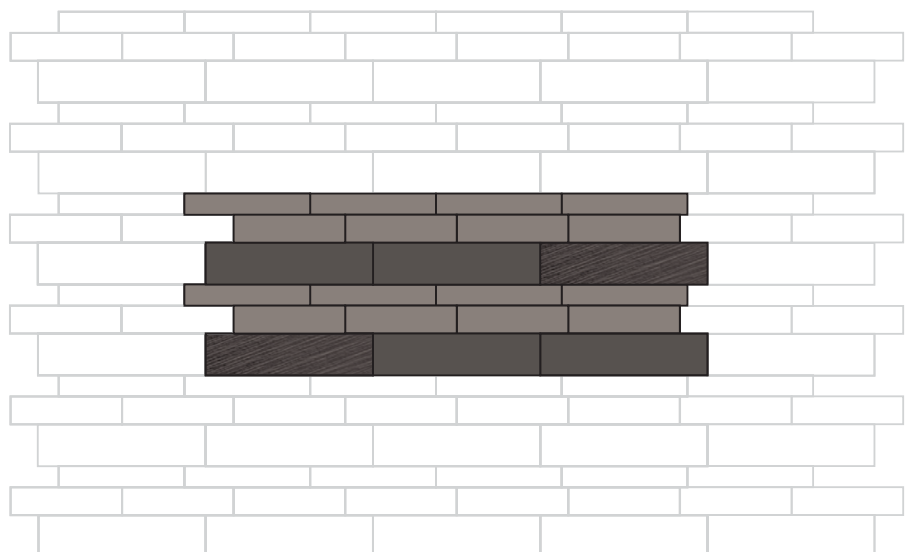

Field

- 150 x 600 Charcoal = 30.7% (32 pcs)
- 150 x 600 Charcoal Contour = 15.3% (16 pcs)
- 100 x 400 Ash = 30.6% (72 pcs)
- 76 x 451 Ash = 23.4% (64 pcs)